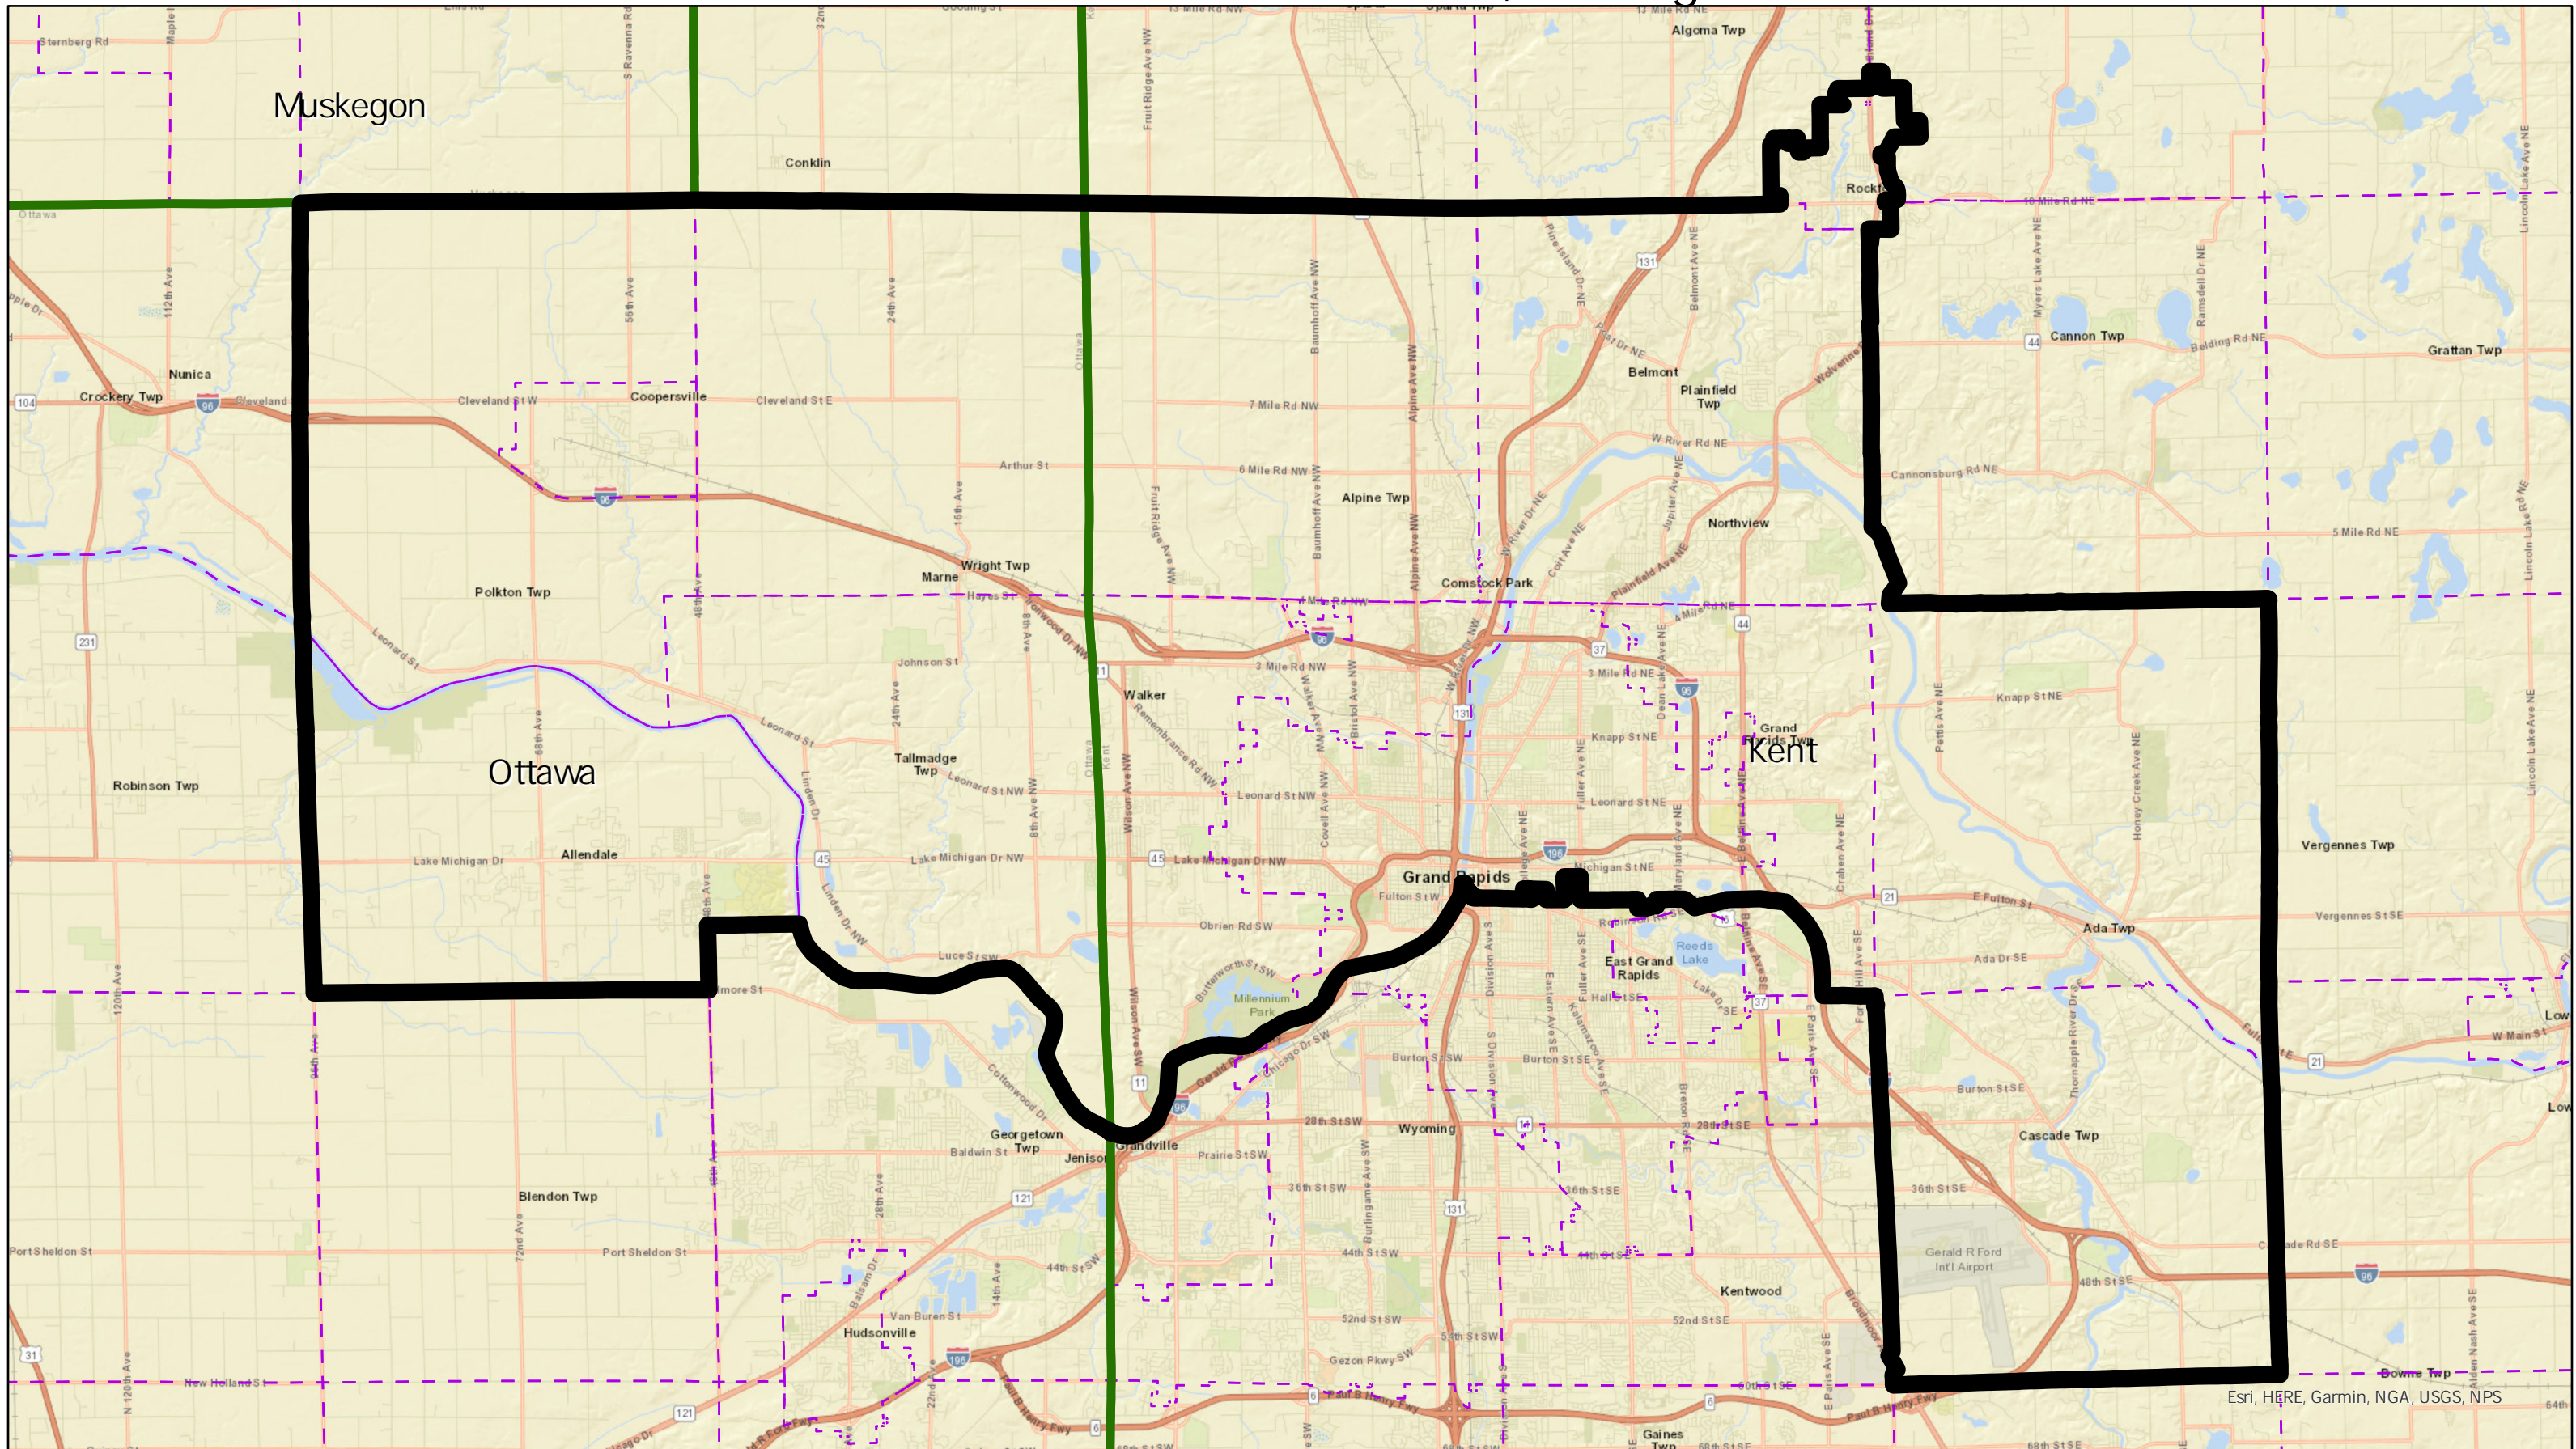

Linden Senate District 30, Michigan

 Linden Senate Districts  Counties  Townships